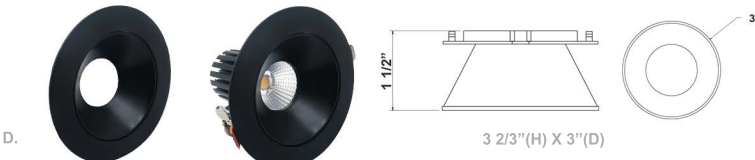

4" Architectural Winged Open Recessed Lights

Box Dimensions: 5-1/4" x 1-5/8" x 1-1/8"
Junction Area Dimensions: 2-1/16" x 1-5/8" x 1-1/8"

A. JUNCTION BOX INCLUDED

B.

C.

D.

E.

F.

G.

Wattage

7W

Voltage Input

120V AC

Efficacy

Up to 70 LM/W

Dimming

Dimmable Down to 10% Using Standard TRIAC LED Dimmer

Finish

Die-Cast Aluminum with Powder Coat
Matte Gold / White / Black on Black / Black
Clear / Matte Silver

Color Temperatures

Beam Angles

Features

Catalog No.	Fig.	Catalog No.	Fig.	Catalog No.	Fig.	Catalog No.	Fig.
LRD-EGN-7W-D	A.	LRD-7W-4WTR-WH	C.	LRD-7W-4WTR-BK	E.	LRD-7W-4WTR-HZ	G.
LRD-7W-4WTR-MG	B.	LRD-7W-4WTR-ABK	D.	LRD-7W-4WTR-C	F.		