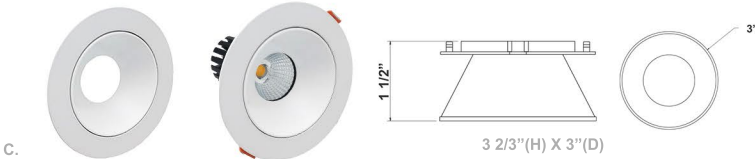

4" Architectural Winged Open Recessed Lights

Box Dimensions: 5-1/4" x 1-5/8" x 1-1/8"
Junction Area Dimensions: 2-1/16" x 1-5/8" x 1-1/8"

A. JUNCTION BOX INCLUDED

B.

C.

D.

E.

F.

G.

Wattage

7W

Voltage Input

120V AC

Efficacy

Up to 70 LM/W

Dimming

Dimmable Down to 10% Using Standard TRIAC LED Dimmer

Finish

Die-Cast Aluminum with Powder Coat
Matte Gold / White / Black on Black / Black
Clear / Matte Silver

Color Temperatures

Beam Angles

Features

Catalog No.	Fig.	Catalog No.	Fig.	Catalog No.	Fig.	Catalog No.	Fig.
LRD-EGN-7W-D	A.	LRD-7W-4WTR-WH	C.	LRD-7W-4WTR-BK	E.	LRD-7W-4WTR-HZ	G.
LRD-7W-4WTR-MG	B.	LRD-7W-4WTR-ABK	D.	LRD-7W-4WTR-C	F.		