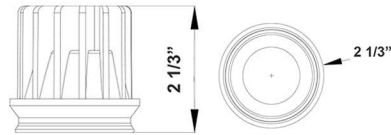

4" Architectural Winged Open Recessed Lights

Box Dimensions: 5-1/4" x 1-5/8" x 1-1/8"
Junction Area Dimensions: 2-1/16" x 1-5/8" x 1-1/8"

A. JUNCTION BOX INCLUDED

B.

C.

D.

E.

F.

Dimmable Down to 10% Using Standard TRIAC LED Dimmer

Finish

Die-Cast Aluminum with Powder Coat
Matte Gold / White / Black on Black / Black
Clear / Matte Silver

Color Temperatures

Beam Angles

Features

Catalog No.	Fig.	Catalog No.	Fig.	Catalog No.	Fig.	Catalog No.	Fig.
LRD-EGN-7W-D	A.	LRD-7W-4WTR-WH	C.	LRD-7W-4WTR-BK	E.	LRD-7W-4WTR-HZ	G.
LRD-7W-4WTR-MG	B.	LRD-7W-4WTR-ABK	D.	LRD-7W-4WTR-C	F.		