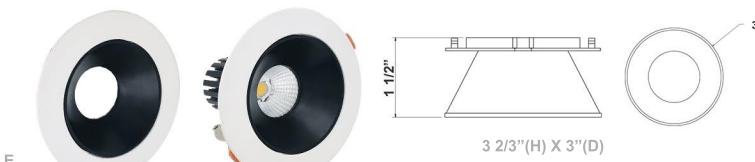

4" Architectural Winged Open Recessed Lights

Box Dimensions: 5-1/4" x 1-5/8" x 1-1/8"
Junction Area Dimensions: 2-1/16" x 1-5/8" x 1-1/8"

A. JUNCTION BOX INCLUDED

B.

C.

D.

E.

F.

G.

Wattage

7W

Voltage Input

120V AC

Efficacy

Up to 70 LM/W

Dimming

Dimmable Down to 10% Using Standard TRIAC LED Dimmer

Finish

Die-Cast Aluminum with Powder Coat
Matte Gold / White / Black on Black / Black
Clear / Matte Silver

Color Temperatures

Beam Angles

Features

Catalog No.	Fig.	Catalog No.	Fig.	Catalog No.	Fig.	Catalog No.	Fig.
LRD-EGN-7W-D	A.	LRD-7W-4WTR-WH	C.	LRD-7W-4WTR-BK	E.	LRD-7W-4WTR-HZ	G.
LRD-7W-4WTR-MG	B.	LRD-7W-4WTR-ABK	D.	LRD-7W-4WTR-C	F.		