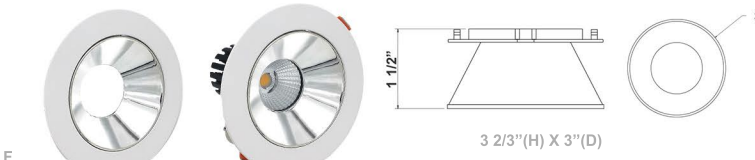

4" Architectural Winged Open Recessed Lights

Box Dimensions: 5-1/4" x 1-5/8" x 1-1/8"
Junction Area Dimensions: 2-1/16" x 1-5/8" x 1-1/8"

A. JUNCTION BOX INCLUDED

B.

C.

D.

E.

F.

Dimmable Down to 10% Using Standard TRIAC LED Dimmer

Finish

Die-Cast Aluminum with Powder Coat
Matte Gold / White / Black on Black / Black
Clear / Matte Silver

Color Temperatures

Beam Angles

Features

Catalog No.	Fig.	Catalog No.	Fig.	Catalog No.	Fig.	Catalog No.	Fig.
LRD-EGN-7W-D	A.	LRD-7W-4WTR-WH	C.	LRD-7W-4WTR-BK	E.	LRD-7W-4WTR-HZ	G.
LRD-7W-4WTR-MG	B.	LRD-7W-4WTR-ABK	D.	LRD-7W-4WTR-C	F.		