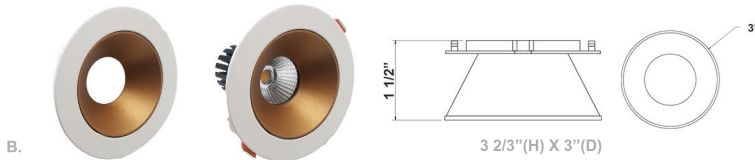

4" Architectural Winged Open Recessed Lights

Box Dimensions: 5-1/4" x 1-5/8" x 1-1/8"
Junction Area Dimensions: 2-1/16" x 1-5/8" x 1-1/8"

A. JUNCTION BOX INCLUDED

B.

C.

D.

E.

F.

Dimmable Down to 10% Using Standard TRIAC LED Dimmer

Finish

Die-Cast Aluminum with Powder Coat
Matte Gold / White / Black on Black / Black
Clear / Matte Silver

Color Temperatures

Beam Angles

Features

Catalog No.	Fig.	Catalog No.	Fig.	Catalog No.	Fig.	Catalog No.	Fig.
LRD-EGN-7W-D	A.	LRD-7W-4WTR-WH	C.	LRD-7W-4WTR-BK	E.	LRD-7W-4WTR-HZ	G.
LRD-7W-4WTR-MG	B.	LRD-7W-4WTR-ABK	D.	LRD-7W-4WTR-C	F.		